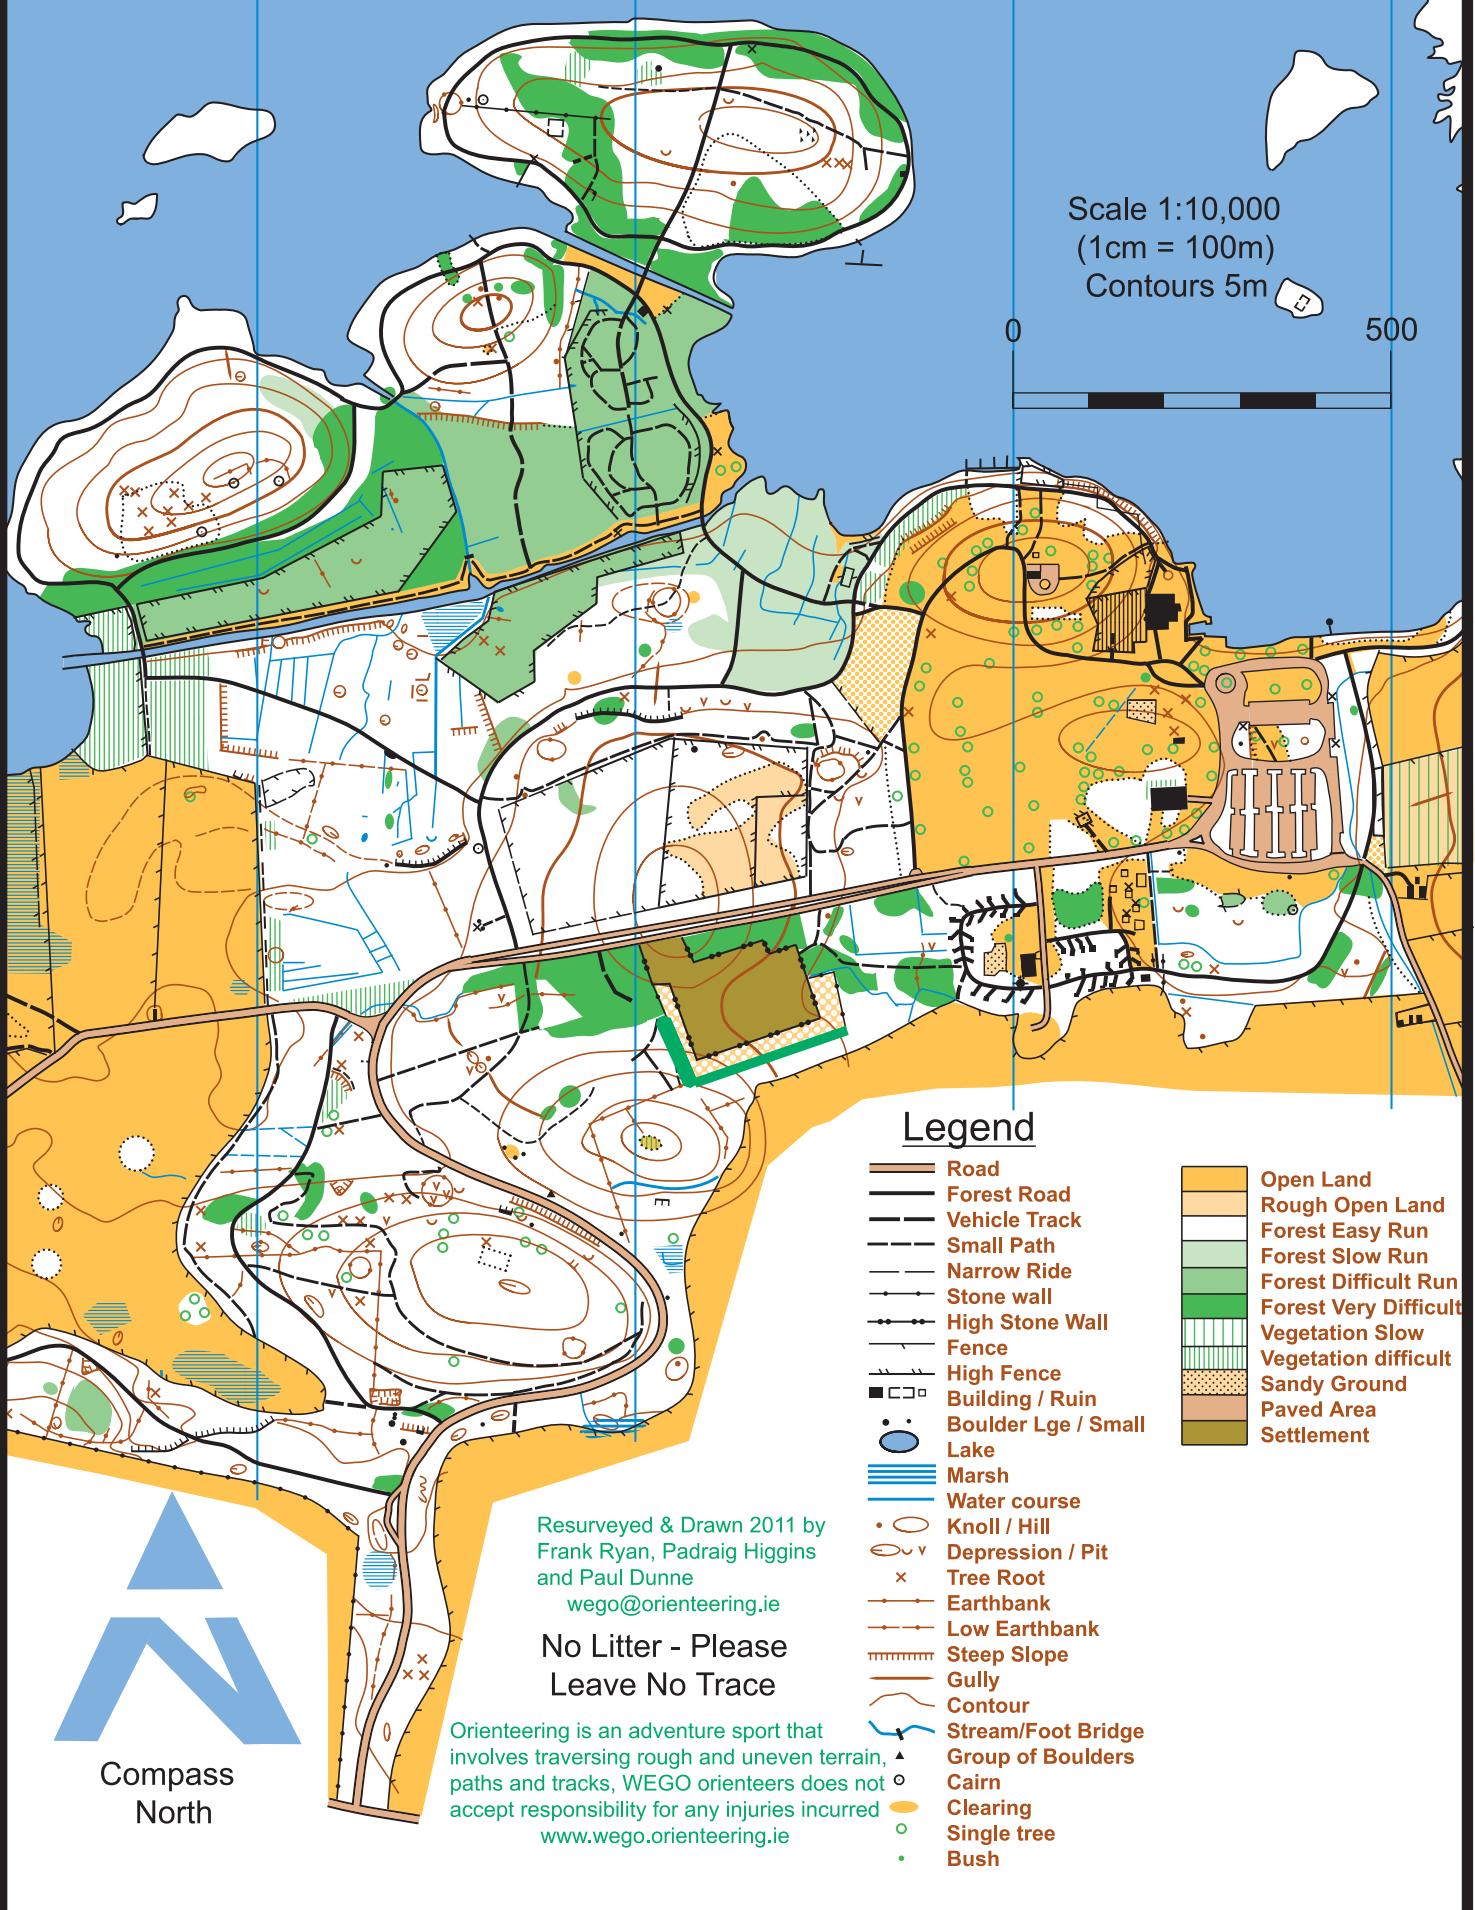

# LOUGH KEY FOREST PARK

Scale 1:10,000  
(1cm = 100m)  
Contours 5m

Resurveyed & Drawn 2011 by  
Frank Ryan, Padraig Higgins  
and Paul Dunne  
wego@orienteering.ie

No Litter - Please  
Leave No Trace

Orienteering is an adventure sport that  
involves traversing rough and uneven terrain,  
paths and tracks, WEGO orienteers does not  
accept responsibility for any injuries incurred  
www.wego.orienteering.ie