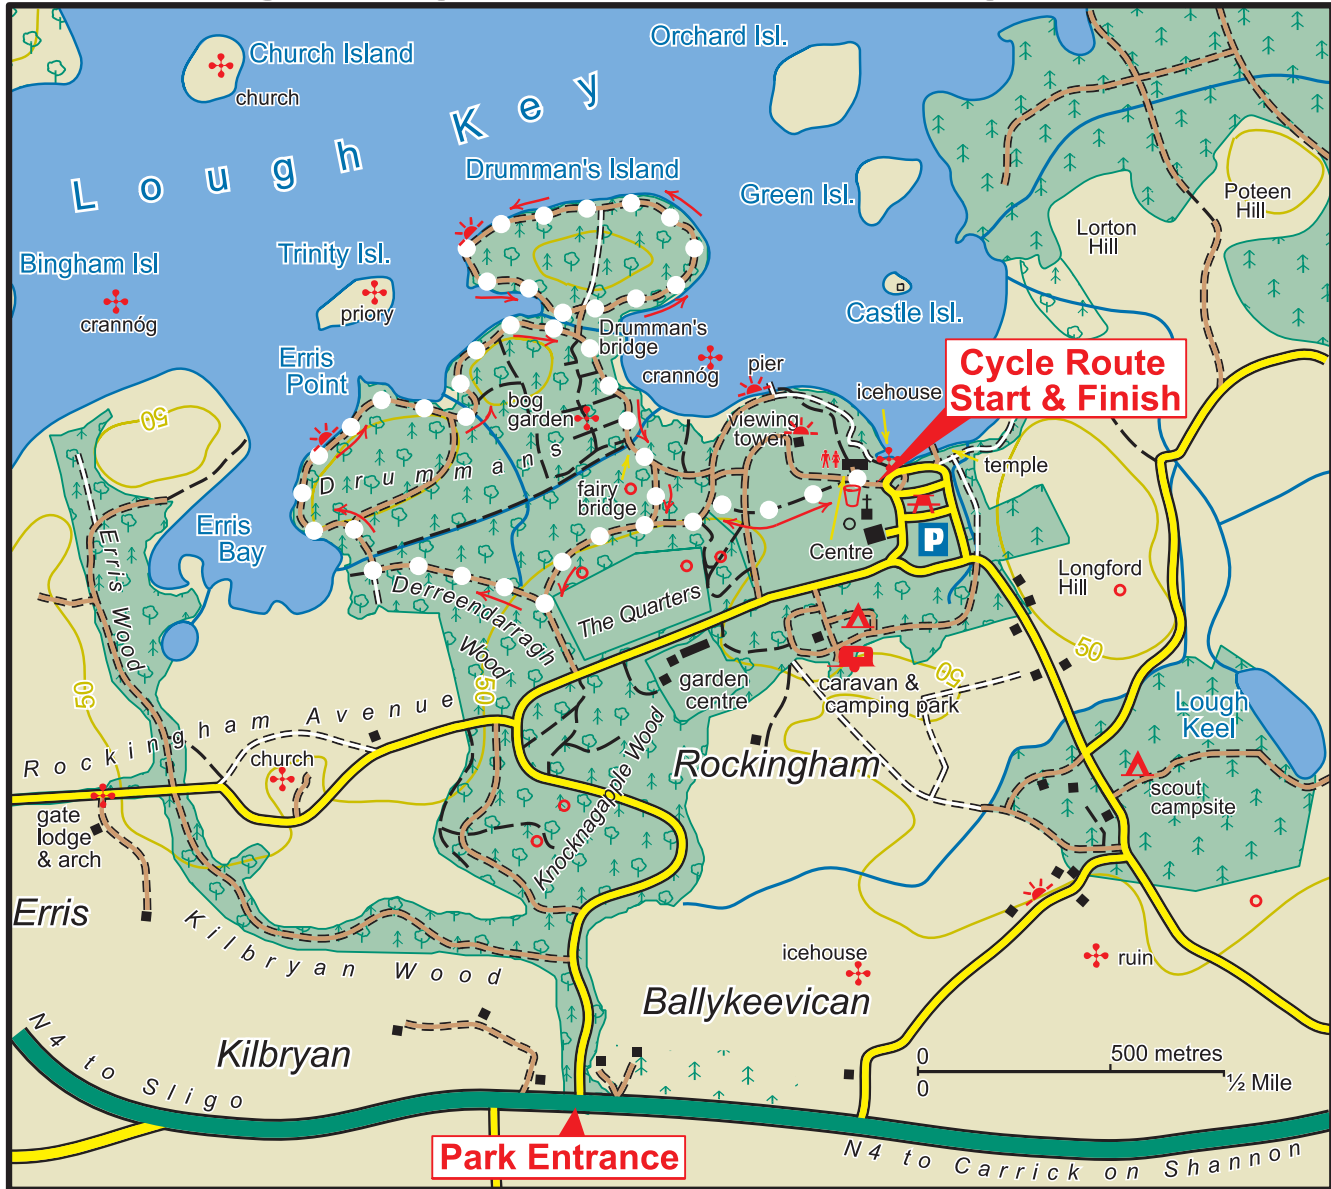

# Lough Key Forest & Activity Park

- Main Road
- Minor Road
- Forest Road
- Forest Track
- Path
- Viewpoint

- Car Park
- Parking Spot
- Heritage Site
- Picnic Area
- Refreshments
- Toilets

- Coillte Properties
- Conifer Forest
- Broadleaf Forest

- Cycle Trail**

The representation on the map of roads, tracks and paths outside Coillte property should not be interpreted as conferring a right of way.